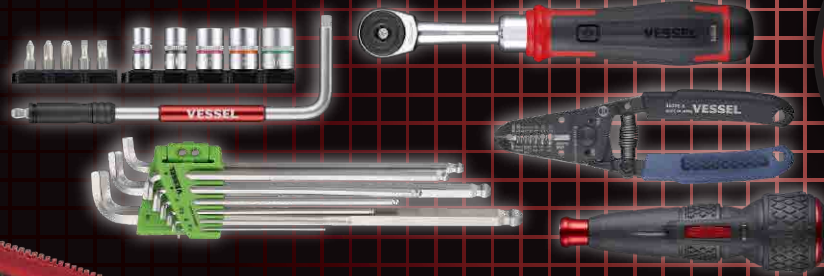

# Flat Tool Pouch No.TPC-12

Optimized for various tools!  
250mm length x 110mm height

**Plenty of storage capacity**  
for both 220USB and 400ER

**Convenient to carry**  
not only tools but laptop charger

**Attach a patch**  
for your personalized pouch

Double pockets for organizing small items.

Wide hook-and-loop fastener (loop side) for attaching patches.  
\*Patches not included.

Tear-resistant polyester fabric

Charm of the 220USB screwdriver

## Flat Tool Pouch

**TPC-12 NEW**

● A spacious tool pouch that is convenient for storage and carrying. ● Great for carrying not only tools but also laptop chargers, writing utensils, and more. ● Can create your own personalized pouch by attaching a patch to the hook-and-loop fastener. ● Includes a charm of the popular 220USB screwdriver (zipper pull).