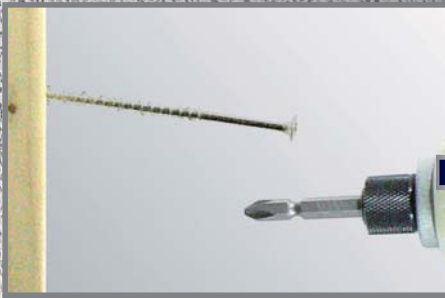

VESSEL MAGNETIC VIS (SCREW) CATCHER **MBC**

Recommended to home buildings and equipment works. New fastening system avoiding insufficient tightening

18v
Applicable for
Impact type power tool

Impact absorption effect
by combination of
different materials used

Strongly holds a screw
Extra strength of
magnetic power to catch

Difficult Tightening with Long Screw

MBC

+ SAFETY

Safe and Stable work unfailed with the aid of Unique Magnetic Vis Catcher.

Dolphin

Waterproof

Also ideal application at troubled professional sites, using water or mud

Magnetic Screw [Vis] Catcher with 4 types of daily use popular bits

A box containing 20 Dolphins

Just open the box and display as it is